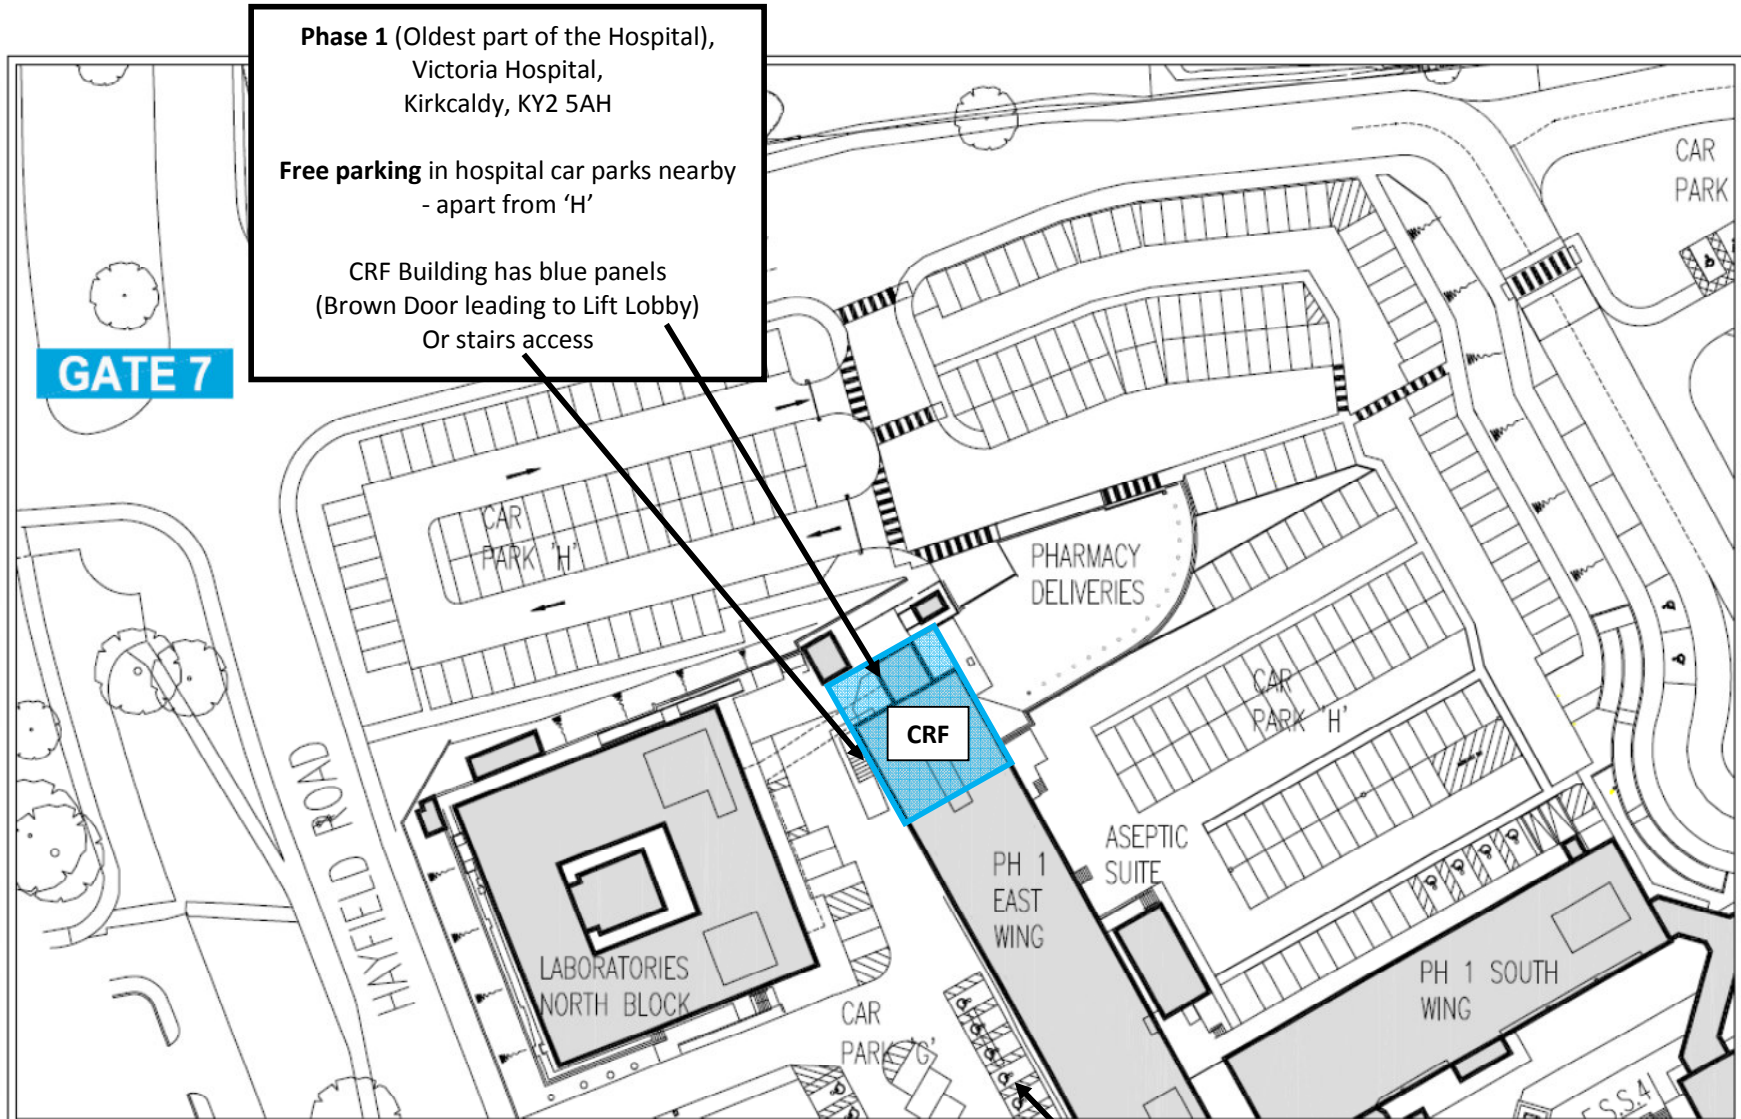

Victoria Hospital – Clinical Research Facility

See next page for more detail

Entrance

NHS Fife R&D Clinical Research Facility, Victoria Hospital, Kirkcaldy (KY2 5AH)

Walk along outside of building
(from 'Hayfield Rd' hospital
entrance) to CRF