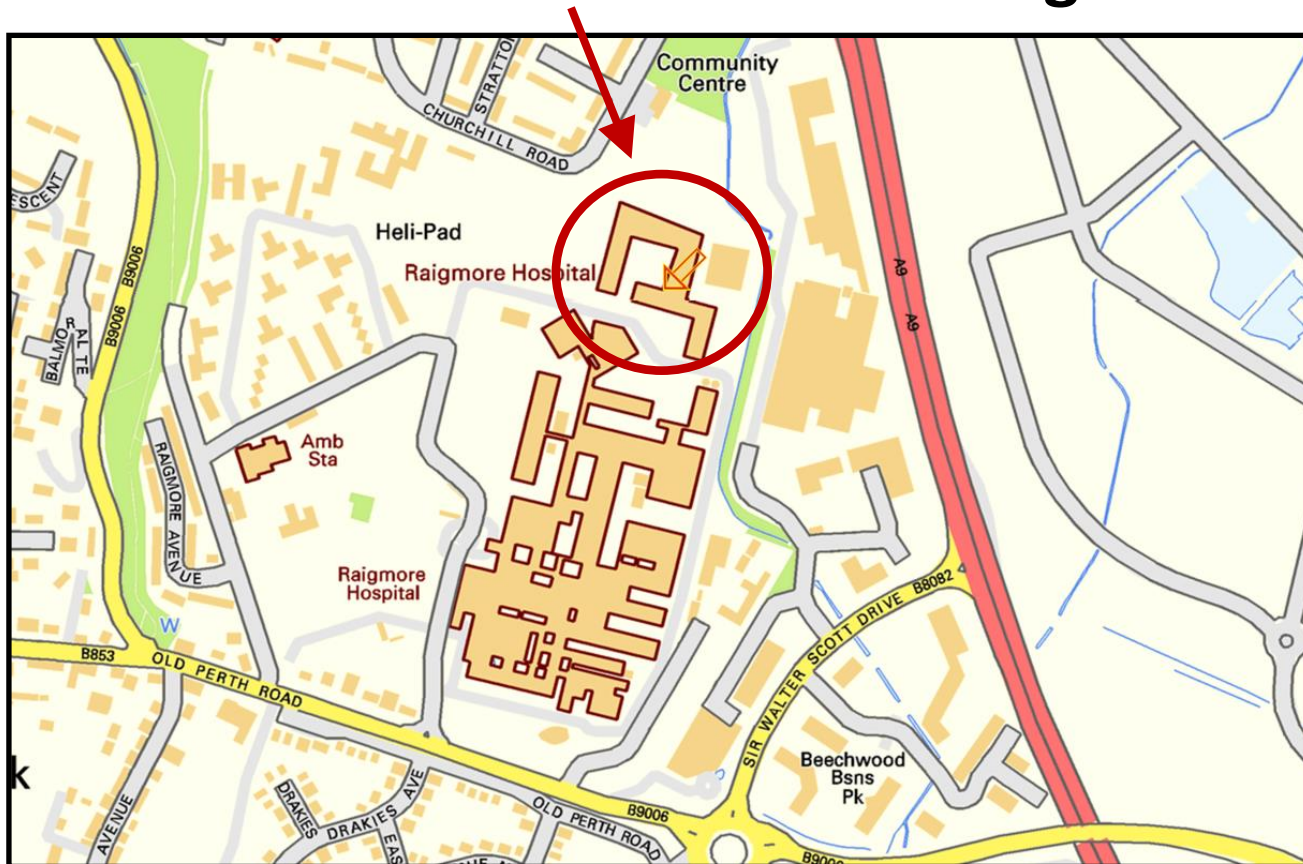

NHS Highland Clinical Research Facility Ground Floor Centre for Health Science – Raigmore Hospital

LENS clinics are held in the **Centre for Health Science** on the Raigmore Hospital site. If programming your Sat Nav device, please use the full address:
[Centre for Health Science, Old Perth Road, Inverness. IV2 6JH](#)
Please note: secure parking is available, with a £1 fee to exit the car park.