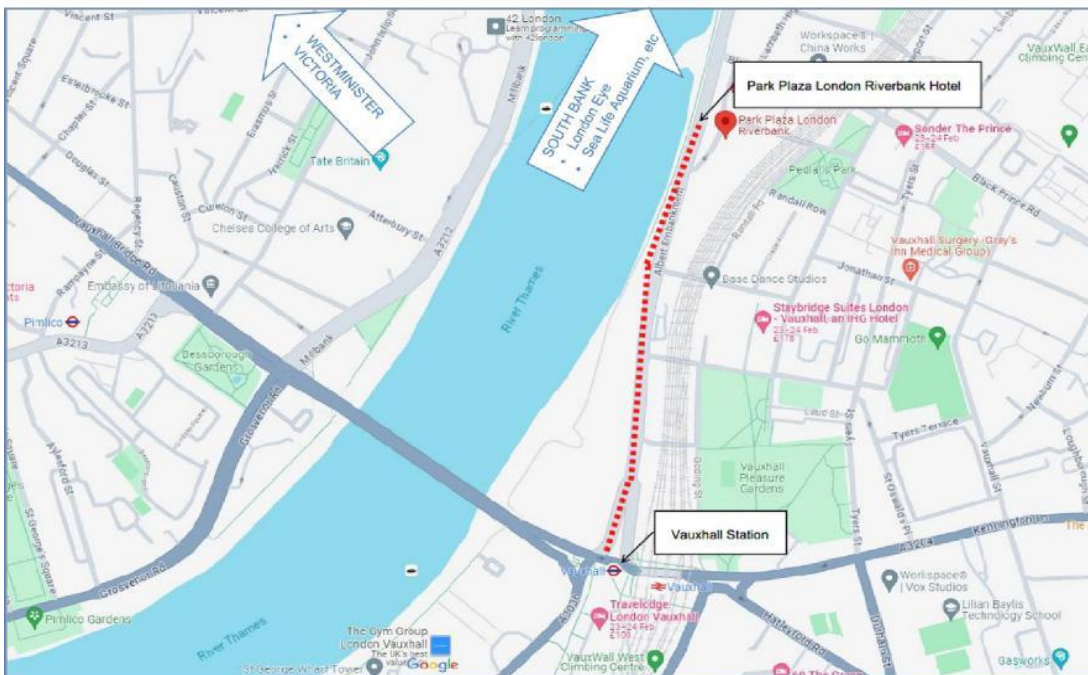

Area map of Park Plaza London Riverbank Hotel

It is now possible to pay for your travel on the Underground by touching your contactless card on a yellow card reader to start a journey [Tube fares/payments](#).