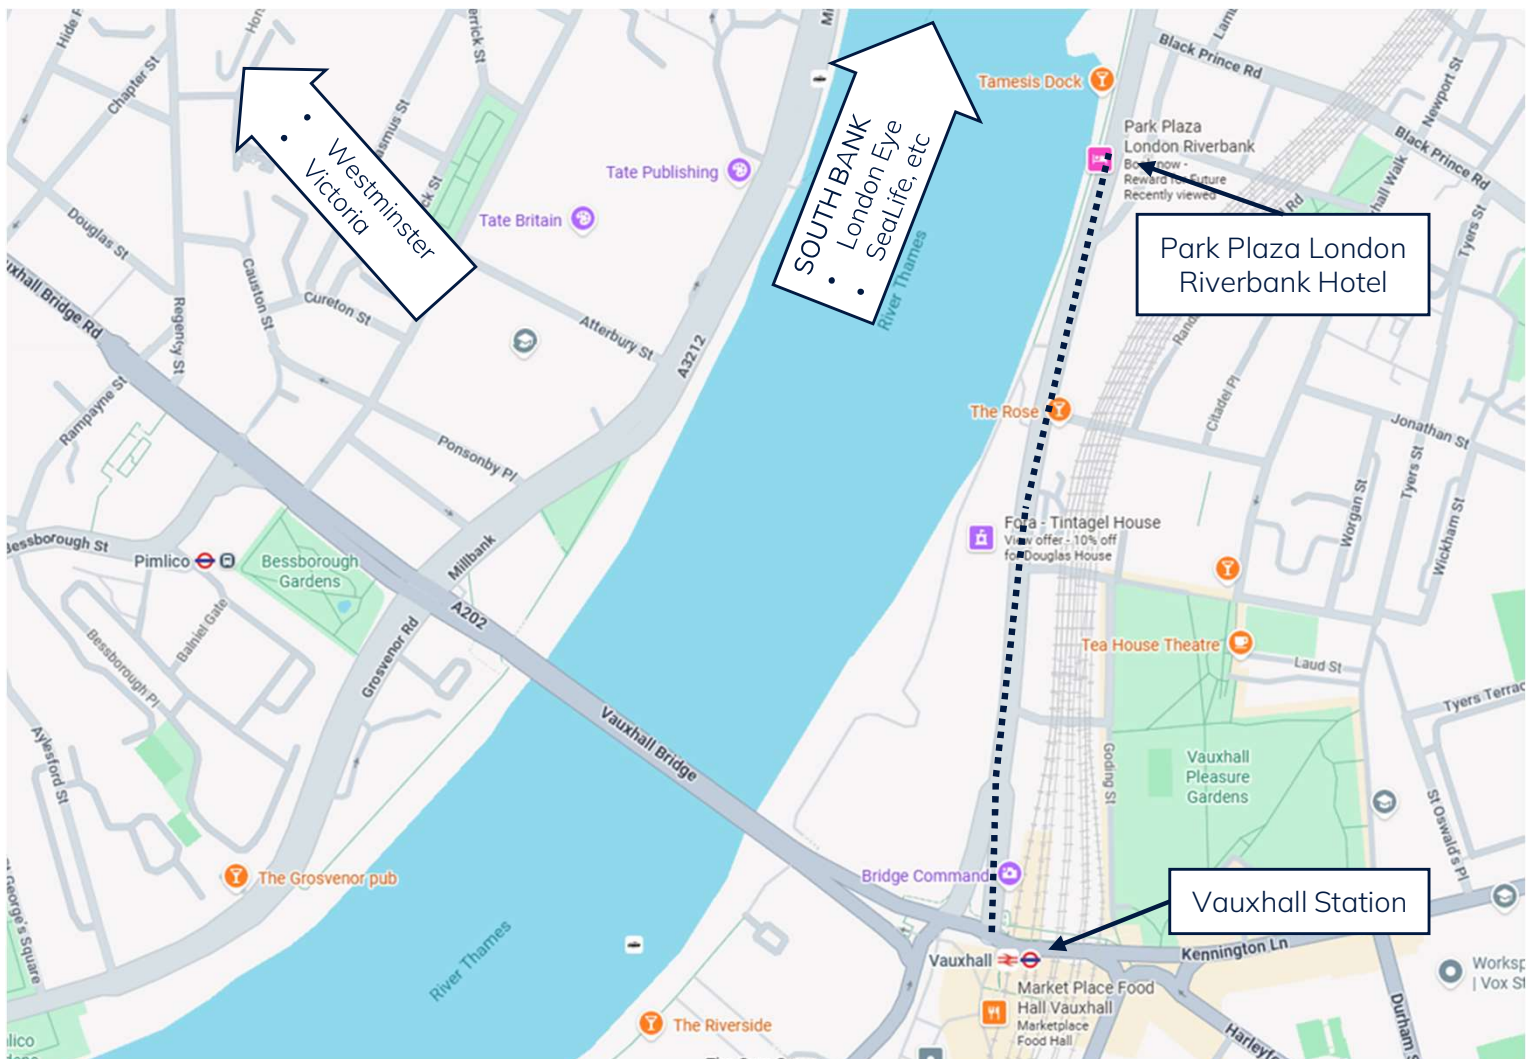

### Travelling to the Joint Annual Collaborators' Meeting 2026 - London

We hope that the information below will help you plan your journey to the meeting. The venue for the meeting is the Park Plaza London Riverbank Hotel (PPLR), which is within easy reach of Vauxhall Underground station. All accommodation is also within the PPLR.

### Getting to the PPLR by London Underground:

PPLR is 10 minutes walk from London Underground Vauxhall tube station, which is on the Victoria line. Get off at Vauxhall station via exit number 3. Walk east along the Albert Embankment. PPLR will be on your right. Please see a map below.

### From London Heathrow Airport (LHR)

Take the London Underground eastbound on the Piccadilly line. Change at Green Park Station for the southbound Victoria line towards Brixton. Exit at Vauxhall station and follow the directions above.

### From London Stansted Airport (STN)

Take the National Rail express train to London Liverpool Street. Change to the London Underground and take the Central line to Oxford Circus. Change to the southbound Victoria line to Vauxhall. Exit at Vauxhall station and follow the directions above.