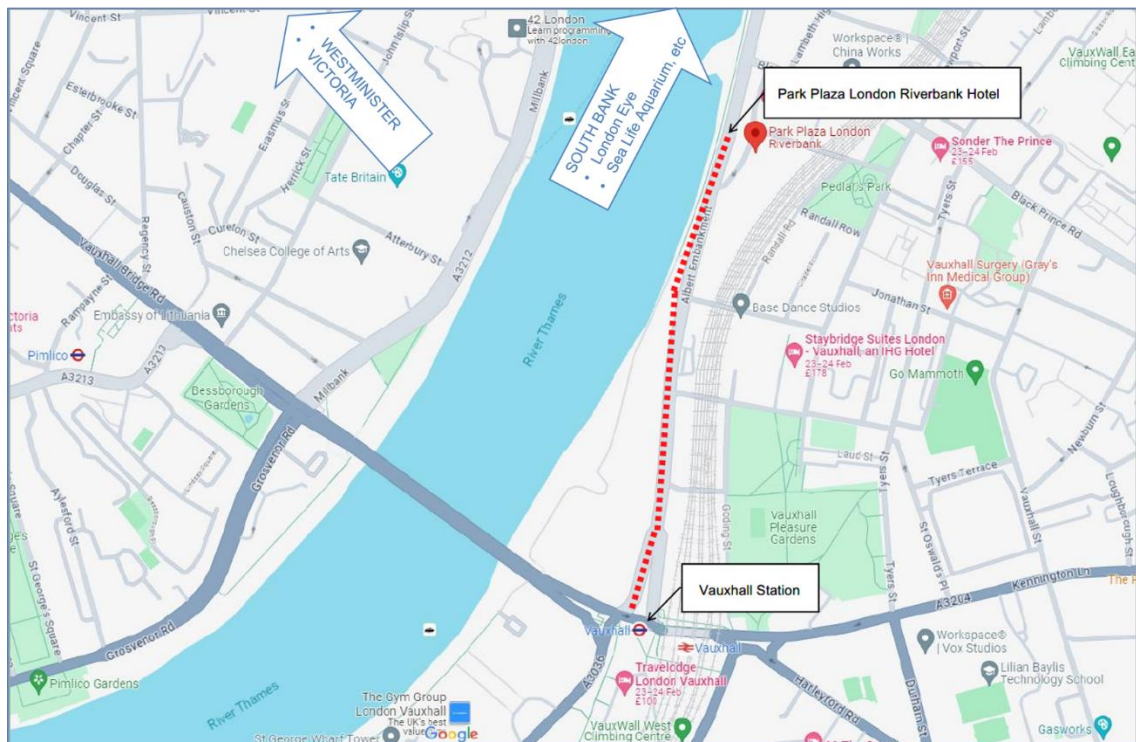

Area map of Park Plaza London Riverbank Hotel

- It is now possible to pay for your travel on the Underground by touching your contactless card on a yellow card reader to start a journey [Tube fares/payments](#).